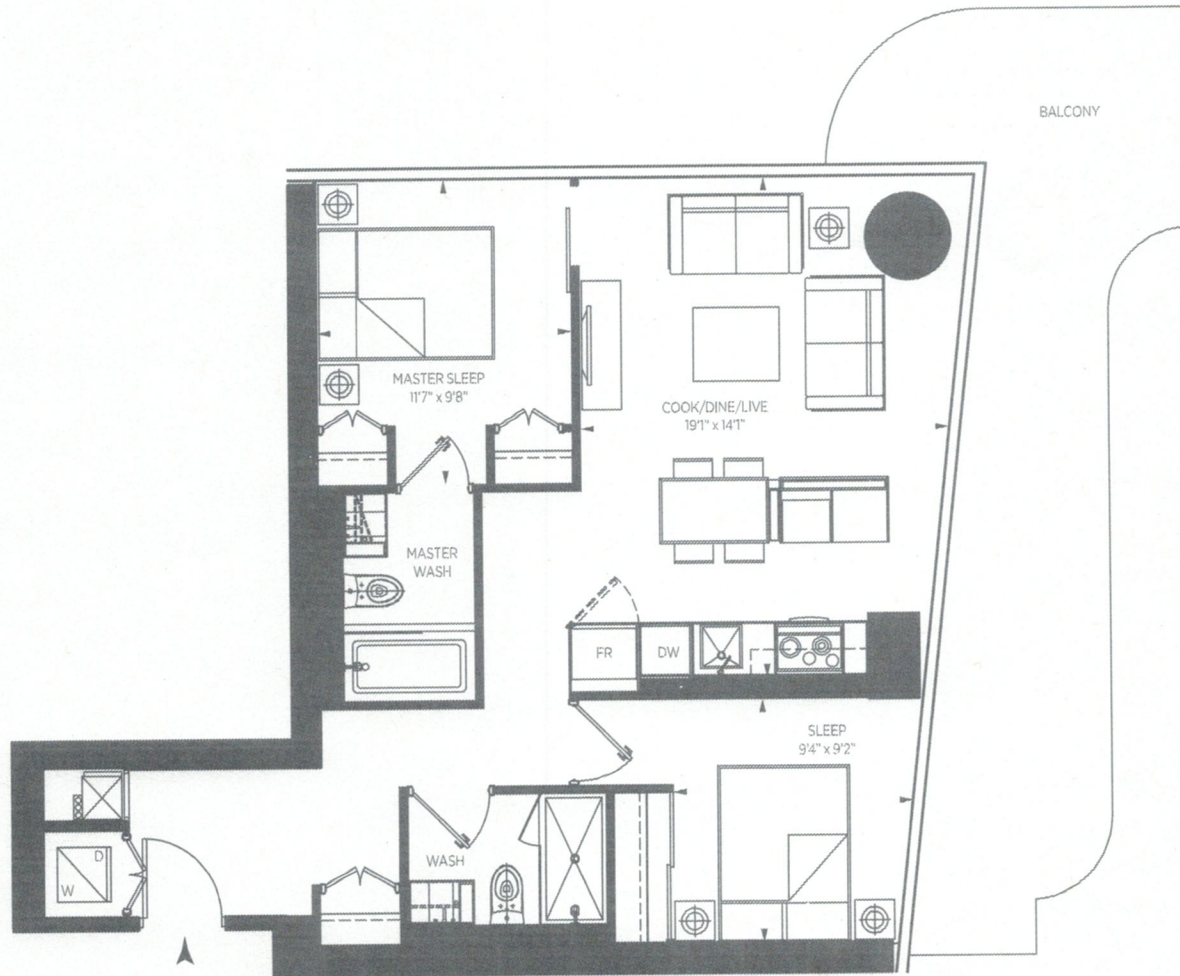

812 SQ.FT.

2 BEDROOM

Energy.

FLOOR 8 TO 34

FLOOR 35 TO 37

FLOOR 38

ONE BLOOR

/ TORONTO /

GREAT GULF

All dimensions are approximate. Sizes and specifications are subject to change without notice. E. & O. E. Actual useable floor space varies from stated floor area. All furniture is for illustrative purposes only. Balcony sizes will vary from floor to floor due to the architectural design of building.